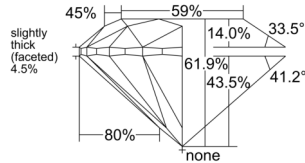

GIA®

FACSIMILE

GIA REPORT 1555392070

Verify this report at GIA.edu

GIA NATURAL DIAMOND DOSSIER®

June 01, 2026
GIA Report Number 1555392070
Shape and Cutting Style ..... Round Brilliant
Measurements ..... 6.15 - 6.17 x 3.81 mm

GRADING RESULTS

Carat Weight ..... 0.90 carat
Color Grade ..... G
Clarity Grade VS2
Cut Grade ..... Excellent

ADDITIONAL GRADING INFORMATION

Polish ..... Excellent
Symmetry ..... Excellent
Fluorescence ..... None
Clarity Characteristics ..... Cloud, Feather
Inscription(s): GIA 1555392070

PROPORTIONS

Profile to actual proportions