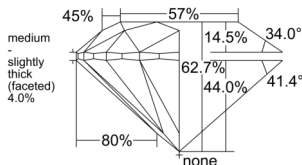

GIA®

FACSIMILE

GIA REPORT 1555397266

Verify this report at GIA.edu

GIA NATURAL DIAMOND DOSSIER®

June 03, 2026
GIA Report Number 1555397266
Shape and Cutting Style ..... Round Brilliant
Measurements ..... 4.26 - 4.28 x 2.68 mm

GRADING RESULTS

Carat Weight ..... 0.30 carat
Color Grade L
Clarity Grade VVS1
Cut Grade ..... Excellent

ADDITIONAL GRADING INFORMATION

Polish ..... Excellent
Symmetry ..... Excellent
Fluorescence ..... None
Clarity Characteristics ..... Feather
Inscription(s): GIA 1555397266

PROPORTIONS

Profile to actual proportions