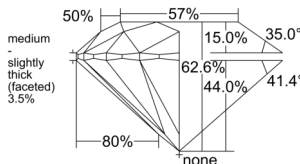

GIA®

FACSIMILE

GIA REPORT

1555397293

Verify this report at GIA.edu

GIA NATURAL DIAMOND DOSSIER®

June 02, 2026
GIA Report Number 1555397293
Shape and Cutting Style ..... Round Brilliant
Measurements ..... 3.77 - 3.78 x 2.36 mm

GRADING RESULTS

Carat Weight ..... 0.20 carat
Color Grade ..... G
Clarity Grade VVS2
Cut Grade ..... Excellent

ADDITIONAL GRADING INFORMATION

Polish ..... Excellent
Symmetry ..... Excellent
Fluorescence ..... None
Clarity Characteristics..... Pinpoint, Cloud, Natural
Inscription(s): GIA 1555397293

PROPORTIONS

GRADING SCALES

GIA COLOR SCALE	GIA CLARITY SCALE	GIA CUT SCALE	
D	FLAWLESS	EXCELLENT	
E	INTERNALLY FLAWLESS		
F		VVS₁	VERY GOOD
G	VVS₂		
H	VS₁	GOOD	
I	VS₂		
J	SI₁	FAIR	
K	SI₂		
L	I₁	POOR	
M	I₂		
N	I₃		
O			
P			
Q			
R			
S			
T			
U			
V			
W			
X			
Y			
Z