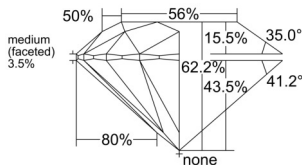

GIA®

FACSIMILE

GIA REPORT 1555398776

Verify this report at GIA.edu

GIA NATURAL DIAMOND DOSSIER®

June 02, 2026
GIA Report Number 1555398776
Shape and Cutting Style ..... Round Brilliant
Measurements ..... 5.29 - 5.32 x 3.30 mm

GRADING RESULTS

Carat Weight ..... 0.56 carat
Color Grade ..... D
Clarity Grade S11
Cut Grade ..... Excellent

ADDITIONAL GRADING INFORMATION

Polish ..... Excellent
Symmetry ..... Excellent
Fluorescence ..... Medium Blue
Clarity Characteristics..... Crystal, Feather
Inscription(s): GIA 1555398776

PROPORTIONS

Profile to actual proportions