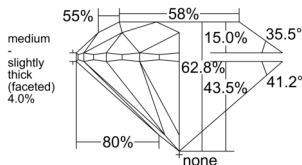

GIA®

FACSIMILE

GIA REPORT 1555400917

Verify this report at GIA.edu

GIA NATURAL DIAMOND DOSSIER®

June 01, 2026
GIA Report Number 1555400917
Shape and Cutting Style ..... Round Brilliant
Measurements ..... 5.73 - 5.76 x 3.61 mm

GRADING RESULTS

Carat Weight ..... 0.74 carat
Color Grade I
Clarity Grade S11
Cut Grade ..... Excellent

ADDITIONAL GRADING INFORMATION

Polish ..... Excellent
Symmetry ..... Excellent
Fluorescence ..... None
Clarity Characteristics..... Crystal, Cloud, Feather
Inspection(s): GIA 1555400917

PROPORTIONS

GRADING SCALES

GIA COLOR SCALE

COLOURLESS	D
	E
	F
	G
	H
	I
NEAR COLOURLESS	J
	K
	L
FAIN	M
	N
	O
	P
	Q
VERY LIGHT	R
	S
	T
	U
	V
	W
	X
	Y
LIGHT	Z

GIA CLARITY SCALE

FLAWLESS	INTERNAL FLAWLESS	
		FLAWLESS
VERY VERY SLIGHTLY INCLUDED	VVS₁	
	VVS₂	
VERY SLIGHTLY INCLUDED	VS₁	
	VS₂	
SLIGHTLY INCLUDED	SI₁	
	SI₂	
INCLUDED	I₁	
	I₂	
	I₃	

GIA CUT SCALE

EXCELLENT
VERY GOOD
GOOD
FAIR
POOR