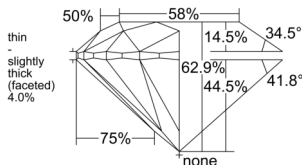

GIA®

FACSIMILE

GIA REPORT 1555403012

Verify this report at GIA.edu

GIA NATURAL DIAMOND DOSSIER®

June 02, 2026
GIA Report Number 1555403012
Shape and Cutting Style ..... Round Brilliant
Measurements ..... 5.03 - 5.07 x 3.18 mm

GRADING RESULTS

Carat Weight ..... 0.50 carat
Color Grade ..... G
Clarity Grade VS1
Cut Grade ..... Excellent

ADDITIONAL GRADING INFORMATION

Polish ..... Excellent
Symmetry ..... Excellent
Fluorescence ..... None
Clarity Characteristics ..... Indented Natural, Pinpoint
Inspection(s): GIA 1555403012

PROPORTIONS

GRADING SCALES

GIA COLOR SCALE	GIA CLARITY SCALE	GIA CUT SCALE	
COLOURLESS D	FLAWLESS	EXCELLENT	
E	INTERNALLY FLAWLESS		
F		VVS₁	VERY GOOD
G	VVS₂		
H	VS₁	GOOD	
I	VS₂		
J	SI₁	FAIR	
K	SI₂		
L	I₁	POOR	
M	I₂		
N	I₃		
O			
P			
Q			
R			
S			
T			
U			
V			
W			
X			
Y			
Z