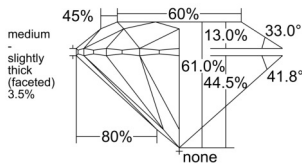

GIA®

FACSIMILE

GIA REPORT

1555403641

Verify this report at GIA.edu

GIA NATURAL DIAMOND DOSSIER®

June 03, 2026
GIA Report Number 1555403641
Shape and Cutting Style ..... Round Brilliant
Measurements ..... 4.32 - 4.34 x 2.64 mm

GRADING RESULTS

Carat Weight ..... 0.30 carat
Color Grade I
Clarity Grade VVS1
Cut Grade ..... Excellent

ADDITIONAL GRADING INFORMATION

Polish ..... Excellent
Symmetry ..... Excellent
Fluorescence ..... None
Clarity Characteristics ..... Feather
Inscription(s): GIA 1555403641

PROPORTIONS

Profile to actual proportions

GRADING SCALES

GIA COLOR SCALE

COLORLESS	D
	E
	F
	G
	H
	I
	J
NEAR COLORLESS	K
	L
Faint	M
	N
	O
	P
Very Light	R
	S
	T
	U
	V
Light	W
	X
	Y
	Z

GIA CLARITY SCALE

FLAWLESS	VERY VERY SLIGHTLY INCLUDED	VS₁	VS₂	SI₁	SI₂	I₁	I₂	I₃			
									VERY SLIGHTLY INCLUDED	SLIGHTLY INCLUDED	INCLUDED

GIA CUT SCALE

EXCELLENT
VERY GOOD
GOOD
FAIR
POOR