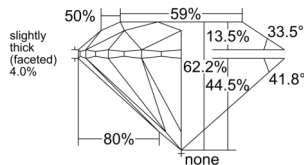

GIA®

FACSIMILE

GIA REPORT 1555407264

Verify this report at GIA.edu

GIA NATURAL DIAMOND DOSSIER®

June 03, 2026
GIA Report Number 1555407264
Shape and Cutting Style ..... Round Brilliant
Measurements ..... 4.42 - 4.44 x 2.75 mm

GRADING RESULTS

Carat Weight ..... 0.33 carat
Color Grade ..... H
Clarity Grade VS1
Cut Grade ..... Excellent

ADDITIONAL GRADING INFORMATION

Polish ..... Excellent
Symmetry ..... Excellent
Fluorescence ..... None
Clarity Characteristics ..... Feather, Pinpoint
Inscription(s): GIA 1555407264

PROPORTIONS

Profile to actual proportions