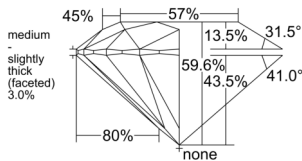

GIA®

FACSIMILE

GIA REPORT 1555407795

Verify this report at GIA.edu

GIA NATURAL DIAMOND DOSSIER®

June 03, 2026
GIA Report Number 1555407795
Shape and Cutting Style ..... Round Brilliant
Measurements ..... 4.81 - 4.83 x 2.87 mm

GRADING RESULTS

Carat Weight ..... 0.40 carat
Color Grade ..... G
Clarity Grade S11
Cut Grade ..... Excellent

ADDITIONAL GRADING INFORMATION

Polish ..... Excellent
Symmetry ..... Excellent
Fluorescence ..... None
Clarity Characteristics..... Cloud, Crystal, Knot
Inspection(s): GIA 1555407795

PROPORTIONS

Profile to actual proportions