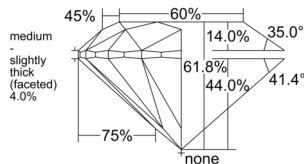

GIA®

FACSIMILE

GIA REPORT

1555411482

Verify this report at GIA.edu

GIA NATURAL DIAMOND DOSSIER®

June 04, 2026
GIA Report Number 1555411482
Shape and Cutting Style ..... Round Brilliant
Measurements ..... 4.29 - 4.31 x 2.66 mm

GRADING RESULTS

Carat Weight ..... 0.30 carat
Color Grade ..... K
Clarity Grade VVS1
Cut Grade ..... Excellent

ADDITIONAL GRADING INFORMATION

Polish ..... Excellent
Symmetry ..... Excellent
Fluorescence ..... None
Clarity Characteristics ..... Feather
Inscription(s): GIA 1555411482

PROPORTIONS

Profile to actual proportions