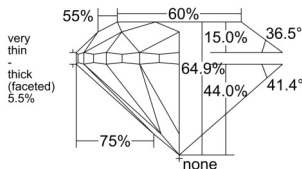

GIA®

FACSIMILE

GIA REPORT 1555411545

Verify this report at GIA.edu

GIA NATURAL DIAMOND DOSSIER®

June 04, 2026
GIA Report Number 1555411545
Shape and Cutting Style ..... Round Brilliant
Measurements ..... 4.89 - 4.96 x 3.20 mm

GRADING RESULTS

Carat Weight ..... 0.50 carat
Color Grade ..... G
Clarity Grade VS2
Cut Grade ..... Very Good

ADDITIONAL GRADING INFORMATION

Polish ..... Excellent
Symmetry ..... Very Good
Fluorescence ..... Medium Blue
Clarity Characteristics..... Cloud, Crystal, Indented Natural
Inscription(s): GIA 1555411545

PROPORTIONS

Profile to actual proportions