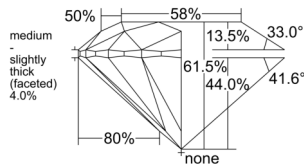

GIA®

FACSIMILE

GIA REPORT

1555413171

Verify this report at GIA.edu

GIA NATURAL DIAMOND DOSSIER®

June 03, 2026
GIA Report Number 1555413171
Shape and Cutting Style ..... Round Brilliant
Measurements ..... 3.64 - 3.66 x 2.24 mm

GRADING RESULTS

Carat Weight ..... 0.18 carat
Color Grade ..... K
Clarity Grade VS1
Cut Grade ..... Excellent

ADDITIONAL GRADING INFORMATION

Polish ..... Excellent
Symmetry ..... Excellent
Fluorescence ..... Faint
Clarity Characteristics ..... Feather
Inscription(s): GIA 1555413171

PROPORTIONS

Profile to actual proportions

GRADING SCALES

GIA COLOR SCALE	GIA CLARITY SCALE	GIA CUT SCALE	
D	FLAWLESS	EXCELLENT	
E	INTERNALLY FLAWLESS		
F		VVS₁	VERY GOOD
G	VVS₂		
H	VS₁	GOOD	
I	VS₂		
J	SI₁	FAIR	
K	SI₂		
L	I₁	POOR	
M	I₂		
N	I₃		
O			
P			
Q			
R			
S			
T			
U			
V			
W			
X			
Y			
Z