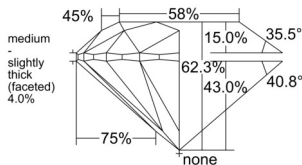

GIA®

FACSIMILE

GIA REPORT

1555414714

Verify this report at GIA.edu

GIA NATURAL DIAMOND DOSSIER®

June 04, 2026
GIA Report Number 1555414714
Shape and Cutting Style ..... Round Brilliant
Measurements ..... 5.04 - 5.08 x 3.15 mm

GRADING RESULTS

Carat Weight ..... 0.50 carat
Color Grade ..... E
Clarity Grade VVS1
Cut Grade ..... Excellent

ADDITIONAL GRADING INFORMATION

Polish ..... Excellent
Symmetry ..... Excellent
Fluorescence ..... None
Clarity Characteristics..... Pinpoint, Feather, Surface Graining
Inscription(s): GIA 1555414714

PROPORTIONS

Profile to actual proportions

GRADING SCALES

GIA COLOR SCALE

COLORLESS	D
	E
	F
	G
	H
	I
	J
NEAR COLORLESS	K
	L
FAIN	M
	N
	O
	P
VERY LIGHT	Q
	R
	S
	T
	U
	V
	W
	X
	Y
LIGHT	Z

GIA CLARITY SCALE

FLAWLESS	INTERNAL FLAWLESS	EXCELLENT	
VERY VERY SLIGHTLY INCLUDED	VVS₁	VERY GOOD	
	VVS₂		
VERY SLIGHTLY INCLUDED	VS₁	GOOD	
	VS₂		
SLIGHTLY INCLUDED	SI₁	FAIR	
	SI₂		
INCLUDED	I₁	POOR	
	I₂		
	I₃