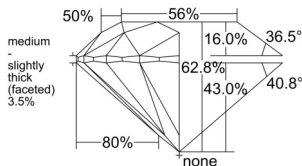

GIA®

FACSIMILE

GIA REPORT 1555428409

Verify this report at GIA.edu

GIA NATURAL DIAMOND DOSSIER®

June 04, 2026
GIA Report Number 1555428409
Shape and Cutting Style ..... Round Brilliant
Measurements ..... 5.63 - 5.67 x 3.55 mm

GRADING RESULTS

Carat Weight ..... 0.70 carat
Color Grade ..... F
Clarity Grade VVS1
Cut Grade ..... Excellent

ADDITIONAL GRADING INFORMATION

Polish ..... Excellent
Symmetry ..... Excellent
Fluorescence ..... None
Clarity Characteristics ..... Pinpoint, Feather
Inscription(s): GIA 1555428409

PROPORTIONS

GRADING SCALES

GIA COLOR SCALE

COLORLESS	D
	E
	F
	G
	H
	I
	J
NEAR COLORLESS	K
	L
Faint	M
	N
	O
	P
	Q
	R
	S
	T
	U
	V
	W
	X
	Y
Light	Z

GIA CLARITY SCALE

FLAWLESS	VERY VERY SLIGHTLY INCLUDED	VVS₁	VVS₂	VS₁	VS₂	SI₁	SI₂	I₁	I₂	I₃	
											INTERNAL FLAWLESS

GIA CUT SCALE

EXCELLENT
VERY GOOD
GOOD
FAIR
POOR