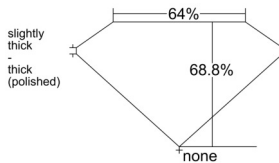

GIA®

FACSIMILE

GIA REPORT 1555428942

Verify this report at GIA.edu

GIA NATURAL DIAMOND DOSSIER®

June 04, 2026
GIA Report Number 1555428942
Shape and Cutting Style ..... Emerald Cut
Measurements ..... 6.24 x 4.06 x 2.80 mm

GRADING RESULTS

Carat Weight ..... 0.72 carat
Color Grade ..... G
Clarity Grade VVS2

ADDITIONAL GRADING INFORMATION

Polish ..... Excellent
Symmetry ..... Excellent
Fluorescence ..... Faint
Clarity Characteristics ..... Pinpoint, Cloud
Inscription(s): GIA 1555428942

PROPORTIONS

Profile not to actual proportions

GRADING SCALES

GIA COLOR SCALE		GIA CLARITY SCALE			
COLORLESS	D	VERY VERY SLIGHTLY INCLUDED	FLAWLESS		
	E		INTERNALLY FLAWLESS		
	F	VERY SLIGHTLY INCLUDED	VVS₁		
	G		VVS₂		
	H		VS₁		
	NEAR COLORLESS	I	SLIGHTLY INCLUDED	VS₂	
		J		SI₁	
		FAINT	K	INCLUDED	SI₂
			L		I₁
			M		I₂
VERT LIGHT	N	LIGHT	I₃		
	O				
	P				
	Q				
	R