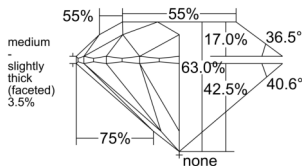

GIA®

FACSIMILE

GIA REPORT 1555429641

Verify this report at GIA.edu

GIA NATURAL DIAMOND DOSSIER®

June 05, 2026
GIA Report Number 1555429641
Shape and Cutting Style ..... Round Brilliant
Measurements ..... 6.12 - 6.14 x 3.86 mm

GRADING RESULTS

Carat Weight ..... 0.90 carat
Color Grade I
Clarity Grade VVS1
Cut Grade ..... Excellent

ADDITIONAL GRADING INFORMATION

Polish ..... Excellent
Symmetry ..... Excellent
Fluorescence ..... None
Clarity Characteristics ..... Feather
Inscription(s): GIA 1555429641

PROPORTIONS

GRADING SCALES

GIA COLOR SCALE

COLORED	D
	E
	F
	G
	H
	I
	J
NEAR COLORLESS	K
	L
	M
	N
	O
	P
	Q
	R
	S
	T
	U
	V
	W
	X
	Y
LIGHT	Z

GIA CLARITY SCALE

VERY VERY SLIGHTLY INCLUDED	FLAWLESS
	INTERNALLY FLAWLESS
VERY SLIGHTLY INCLUDED	VVS₁
	VVS₂
SLIGHTLY INCLUDED	VS₁
	VS₂
INCLUDED	SI₁
	SI₂
	I₁
	I₂
	I₃

GIA CUT SCALE

EXCELLENT
VERY GOOD
GOOD
FAIR
POOR