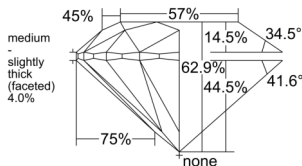

GIA®

FACSIMILE

GIA REPORT 1555430359

Verify this report at GIA.edu

GIA NATURAL DIAMOND DOSSIER®

June 05, 2026
GIA Report Number 1555430359
Shape and Cutting Style ..... Round Brilliant
Measurements ..... 4.24 - 4.28 x 2.68 mm

GRADING RESULTS

Carat Weight ..... 0.30 carat
Color Grade ..... J
Clarity Grade VVS2
Cut Grade ..... Excellent

ADDITIONAL GRADING INFORMATION

Polish ..... Excellent
Symmetry ..... Excellent
Fluorescence ..... None
Clarity Characteristics ..... Pinpoint
Inscription(s): GIA 1555430359

PROPORTIONS

Profile to actual proportions

GRADING SCALES

GIA COLOR SCALE

COLORLESS	D
	E
	F
	G
	H
	I
	J
NEAR COLORLESS	K
	L
FAIN	M
	N
	O
	P
VERY LIGHT	Q
	R
	S
	T
	U
	V
	W
	X
	Y
LIGHT	Z

GIA CLARITY SCALE

FLAWLESS	VERY VERY SLIGHTLY INCLUDED	VVS₁	
			VVS₂
INTERNALLY FLAWLESS	VERY SLIGHTLY INCLUDED	VS₁	
		VS₂	
SLIGHTLY INCLUDED	INCLUDED	I₁	
		I₂	
		I₃	

GIA CUT SCALE

EXCELLENT
VERY GOOD
GOOD
FAIR
POOR