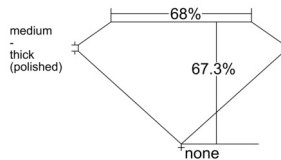

GIA®

FACSIMILE

GIA REPORT 1555435466

Verify this report at GIA.edu

GIA NATURAL DIAMOND DOSSIER®

June 08, 2026
GIA Report Number 1555435466
Shape and Cutting Style ..... **Cut-Cornered Rectangular Modified Brilliant**
Measurements ..... 5.34 x 3.97 x 2.67 mm

GRADING RESULTS

Carat Weight ..... 0.51 carat
Color Grade I
Clarity Grade VS1

ADDITIONAL GRADING INFORMATION

Polish ..... Excellent
Symmetry ..... Very Good
Fluorescence ..... Faint
Clarity Characteristics ..... Cloud, Pinpoint
Inscription(s): GIA 1555435466

PROPORTIONS

Profile not to actual proportions

GRADING SCALES

GIA COLOR SCALE		GIA CLARITY SCALE			
COLORLESS	D	VERY VERY SLIGHTLY INCLUDED	FLAWLESS		
	E		INTERNALLY FLAWLESS		
	F	VERY SLIGHTLY INCLUDED	VVS₁		
	G		VVS₂		
	H		VS₁		
	NEAR COLORLESS	I	SLIGHTLY INCLUDED	VS₂	
		J		SI₁	
		FAINT	K	INCLUDED	SI₂
			L		I₁
			M		I₂
VERT LIGHT	N	INCLUDED	I₃		
	O				
	P				
	Q				
	R				
	S				
LIGHT	T				
	U				
	V				
	W				
X					
Y					
Z