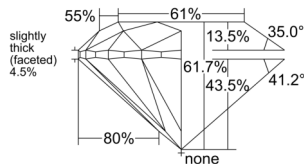

GIA®

FACSIMILE

GIA REPORT 1555436369

Verify this report at GIA.edu

GIA NATURAL DIAMOND DOSSIER®

June 05, 2026
GIA Report Number 1555436369
Shape and Cutting Style ..... Round Brilliant
Measurements ..... 4.87 - 4.90 x 3.02 mm

GRADING RESULTS

Carat Weight ..... 0.45 carat
Color Grade ..... J
Clarity Grade S11
Cut Grade ..... Excellent

ADDITIONAL GRADING INFORMATION

Polish ..... Excellent
Symmetry ..... Excellent
Fluorescence ..... Faint
Clarity Characteristics ..... Crystal, Cloud, Feather
Inscription(s): GIA 1555436369

PROPORTIONS

Profile to actual proportions