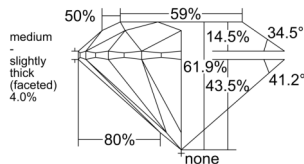

GIA®

FACSIMILE

GIA REPORT

1555444866

Verify this report at GIA.edu

GIA NATURAL DIAMOND DOSSIER®

June 10, 2026
GIA Report Number 1555444866
Shape and Cutting Style ..... Round Brilliant
Measurements ..... 4.31 - 4.34 x 2.67 mm

GRADING RESULTS

Carat Weight ..... 0.30 carat
Color Grade ..... D
Clarity Grade VS1
Cut Grade ..... Excellent

ADDITIONAL GRADING INFORMATION

Polish ..... Excellent
Symmetry ..... Excellent
Fluorescence ..... None
Clarity Characteristics ..... Crystal, Pinpoint
Inscription(s): GIA 1555444866

PROPORTIONS

Profile to actual proportions