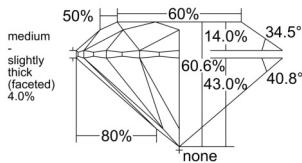

GIA®

FACSIMILE

GIA REPORT

1555444942

Verify this report at GIA.edu

GIA NATURAL DIAMOND DOSSIER®

June 09, 2026
GIA Report Number 1555444942
Shape and Cutting Style ..... Round Brilliant
Measurements ..... 3.92 - 3.95 x 2.39 mm

GRADING RESULTS

Carat Weight ..... 0.23 carat
Color Grade ..... F
Clarity Grade VVS1
Cut Grade ..... Excellent

ADDITIONAL GRADING INFORMATION

Polish ..... Excellent
Symmetry ..... Excellent
Fluorescence ..... None
Clarity Characteristics ..... Pinpoint, Cloud, Feather
Inscription(s): GIA 1555444942

PROPORTIONS

Profile to actual proportions