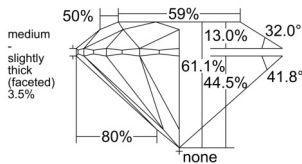

GIA®

FACSIMILE

GIA REPORT

1555446712

Verify this report at GIA.edu

GIA NATURAL DIAMOND DOSSIER®

June 09, 2026
GIA Report Number 1555446712
Shape and Cutting Style ..... Round Brilliant
Measurements ..... 5.14 - 5.16 x 3.15 mm

GRADING RESULTS

Carat Weight ..... 0.50 carat
Color Grade ..... G
Clarity Grade VS2
Cut Grade ..... Excellent

ADDITIONAL GRADING INFORMATION

Polish ..... Excellent
Symmetry ..... Excellent
Fluorescence ..... None
Clarity Characteristics ..... Cloud, Crystal, Feather
Inscription(s): GIA 1555446712

PROPORTIONS

Profile to actual proportions

GRADING SCALES

GIA COLOR SCALE

COLORLESS	D
	E
	F
	G
	H
	I
	J
NEAR COLORLESS	K
	L
Faint	M
	N
	O
	P
	R
	S
	T
	U
	V
	W
	X
	Y
Light	Z

GIA CLARITY SCALE

FLAWLESS	VERY VERY SLIGHTLY INCLUDED	VS₁	VS₂	SI₁	SI₂	I₁	I₂	I₃	
									FLAWLESS
INTERNALLY FLAWLESS	VERY SLIGHTLY INCLUDED	VS₁	VS₂	SI₁	SI₂	I₁	I₂	I₃	
	SLIGHTLY INCLUDED								
	INCLUDED								

GIA CUT SCALE

EXCELLENT
VERY GOOD
GOOD
FAIR
POOR