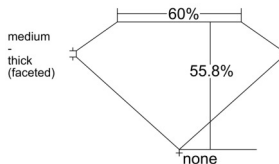

GIA®

FACSIMILE

GIA REPORT 1555447308

Verify this report at GIA.edu

GIA NATURAL DIAMOND DOSSIER®

June 09, 2026
GIA Report Number 1555447308
Shape and Cutting Style ..... Heart Brilliant
Measurements ..... 4.29 x 4.75 x 2.65 mm

GRADING RESULTS

Carat Weight ..... 0.31 carat
Color Grade I
Clarity Grade VS2

ADDITIONAL GRADING INFORMATION

Polish ..... Very Good
Symmetry ..... Very Good
Fluorescence ..... None
Clarity Characteristics..... Feather, Crystal
Inscription(s): GIA 1555447308

PROPORTIONS

Profile not to actual proportions

GRADING SCALES

GIA COLOR SCALE		GIA CLARITY SCALE			
COLORLESS	D	VERY VERY SLIGHTLY INCLUDED	FLAWLESS		
	E		INTERNALLY FLAWLESS		
	F	VERY SLIGHTLY INCLUDED	VVS₁		
	G		VVS₂		
	H		VS₁		
	NEAR COLORLESS	I	SLIGHTLY INCLUDED	VS₂	
		J		SI₁	
		FAINT	K	INCLUDED	SI₂
			L		I₁
			M		I₂
VERT LIGHT	N	LIGHT	I₃		
	O				
	P				
	Q				
	R