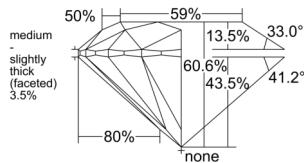

GIA®

FACSIMILE

GIA REPORT

1555453313

Verify this report at GIA.edu

GIA NATURAL DIAMOND DOSSIER®

June 09, 2026
GIA Report Number 1555453313
Shape and Cutting Style ..... Round Brilliant
Measurements ..... 4.07 - 4.09 x 2.47 mm

GRADING RESULTS

Carat Weight ..... 0.25 carat
Color Grade ..... F
Clarity Grade S11
Cut Grade ..... Excellent

ADDITIONAL GRADING INFORMATION

Polish ..... Excellent
Symmetry ..... Excellent
Fluorescence ..... None
Clarity Characteristics ..... Cloud, Feather
Inscription(s): GIA 1555453313

PROPORTIONS

Profile to actual proportions

GRADING SCALES

GIA
COLOR
SCALE

COLOURESS	D
	E
	F
	G
	H
	I
	J
NEAR COLOURESS	K
	L
FAIN	M
	N
	O
	P
VERY LIGHT	R
	S
	T
	U
	V
LIGHT	W
	X
	Y
	Z

GIA
CLARITY
SCALE

	FLAWLESS
	INTERNALLY FLAWLESS
VERY VERY SLIGHTLY INCLUDED	VVS₁
	VVS₂
VERY SLIGHTLY INCLUDED	VS₁
	VS₂
SLIGHTLY INCLUDED	S1₁
	S1₂
INCLUDED	I₁
	I₂
	I₃

GIA
CUT
SCALE

	EXCELLENT
	VERY GOOD
	GOOD
	FAIR
	POOR