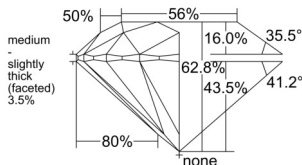

GIA®

FACSIMILE

GIA REPORT 1555456819

Verify this report at GIA.edu

GIA NATURAL DIAMOND DOSSIER®

June 10, 2026
GIA Report Number 1555456819
Shape and Cutting Style ..... Round Brilliant
Measurements ..... 5.71 - 5.73 x 3.60 mm

GRADING RESULTS

Carat Weight ..... 0.72 carat
Color Grade I
Clarity Grade VVS2
Cut Grade ..... Excellent

ADDITIONAL GRADING INFORMATION

Polish ..... Excellent
Symmetry ..... Excellent
Fluorescence ..... Medium Blue
Clarity Characteristics ..... Pinpoint, Feather
Inscription(s): GIA 1555456819

PROPORTIONS

Profile to actual proportions

GRADING SCALES

GIA COLOR SCALE

COLOREDNESS	D
	E
	F
	G
	H
	I
	J
NEAR COLORLESS	K
	L
FAIN	M
	N
	O
	P
VERY LIGHT	Q
	R
	S
	T
	U
	V
	W
	X
	Y
LIGHT	Z

GIA CLARITY SCALE

VERY VERY SLIGHTLY INCLUDED	FLAWLESS
	INTERNALLY FLAWLESS
VERY SLIGHTLY INCLUDED	VVS₁
	VVS₂
SLIGHTLY INCLUDED	VS₁
	VS₂
INCLUDED	SI₁
	SI₂
	I₁
	I₂
	I₃

GIA CUT SCALE

EXCELLENT
VERY GOOD
GOOD
FAIR
POOR