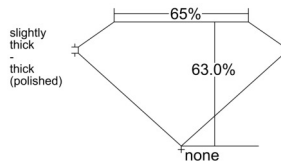

GIA®

FACSIMILE

GIA REPORT 1555457096

Verify this report at GIA.edu

GIA NATURAL DIAMOND DOSSIER®

June 12, 2026
GIA Report Number 1555457096
Shape and Cutting Style ..... **Cut-Cornered Rectangular Modified Brilliant**
Measurements ..... 6.54 x 4.62 x 2.91 mm

GRADING RESULTS

Carat Weight ..... 0.80 carat
Color Grade ..... D
Clarity Grade VVS2

ADDITIONAL GRADING INFORMATION

Polish ..... Excellent
Symmetry ..... Excellent
Fluorescence ..... Faint
Clarity Characteristics..... Needle, Pinpoint, Cloud
Inscription(s): GIA 1555457096

PROPORTIONS

Profile not to actual proportions

GRADING SCALES

GIA COLOR SCALE		GIA CLARITY SCALE			
COLORLESS	D	VERY VERY SLIGHTLY INCLUDED	FLAWLESS		
	E		INTERNALLY FLAWLESS		
	F	VERY SLIGHTLY INCLUDED	VVS₁		
	G		VVS₂		
	H		VS₁		
	NEAR COLORLESS	I	SLIGHTLY INCLUDED	VS₂	
		J		SI₁	
		FAINT	K	INCLUDED	SI₂
			L		I₁
			M		I₂
VERTICALLY LIGHT	N	LIGHT	I₃		
	O				
	P				
	Q				
	R