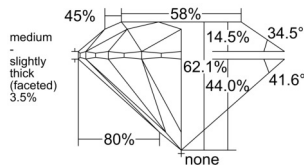

GIA®

FACSIMILE

GIA REPORT 1555457651

Verify this report at GIA.edu

GIA NATURAL DIAMOND DOSSIER®

June 11, 2026
GIA Report Number 1555457651
Shape and Cutting Style ..... Round Brilliant
Measurements ..... 4.29 - 4.32 x 2.67 mm

GRADING RESULTS

Carat Weight ..... 0.30 carat
Color Grade ..... H
Clarity Grade VS1
Cut Grade ..... Excellent

ADDITIONAL GRADING INFORMATION

Polish ..... Excellent
Symmetry ..... Excellent
Fluorescence ..... None
Clarity Characteristics..... Feather, Cloud, Pinpoint, Needle
Inscription(s): GIA 1555457651

PROPORTIONS

Profile to actual proportions