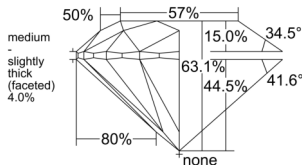

GIA®

FACSIMILE

GIA REPORT 1555463644

Verify this report at GIA.edu

GIA NATURAL DIAMOND DOSSIER®

June 12, 2026
GIA Report Number 1555463644
Shape and Cutting Style ..... Round Brilliant
Measurements ..... 5.40 - 5.43 x 3.42 mm

GRADING RESULTS

Carat Weight ..... 0.62 carat
Color Grade ..... G
Clarity Grade VS1
Cut Grade ..... Excellent

ADDITIONAL GRADING INFORMATION

Polish ..... Excellent
Symmetry ..... Excellent
Fluorescence ..... Faint
Clarity Characteristics ..... Cloud, Needle, Pinpoint
Inspection(s): GIA 1555463644

PROPORTIONS

Profile to actual proportions