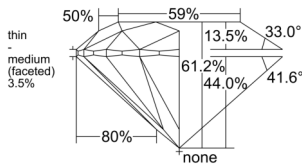

GIA®

FACSIMILE

GIA REPORT

1555464441

Verify this report at GIA.edu

GIA NATURAL DIAMOND DOSSIER®

June 11, 2026
GIA Report Number 1555464441
Shape and Cutting Style ..... Round Brilliant
Measurements ..... 4.36 - 4.37 x 2.67 mm

GRADING RESULTS

Carat Weight ..... 0.31 carat
Color Grade ..... D
Clarity Grade VS2
Cut Grade ..... Excellent

ADDITIONAL GRADING INFORMATION

Polish ..... Excellent
Symmetry ..... Excellent
Fluorescence ..... None
Clarity Characteristics ..... Crystal
Inscription(s): GIA 1555464441

PROPORTIONS

Profile to actual proportions