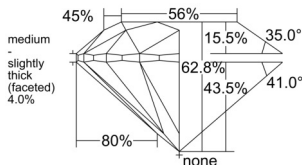

GIA®

FACSIMILE

GIA REPORT 1555466899

Verify this report at GIA.edu

GIA NATURAL DIAMOND DOSSIER®

June 11, 2026
GIA Report Number 1555466899
Shape and Cutting Style ..... Round Brilliant
Measurements ..... 5.20 - 5.22 x 3.27 mm

GRADING RESULTS

Carat Weight ..... 0.55 carat
Color Grade ..... F
Clarity Grade S11
Cut Grade ..... Excellent

ADDITIONAL GRADING INFORMATION

Polish ..... Excellent
Symmetry ..... Excellent
Fluorescence ..... None
Clarity Characteristics ..... Crystal, Feather
Inscription(s): GIA 1555466899

PROPORTIONS

Profile to actual proportions