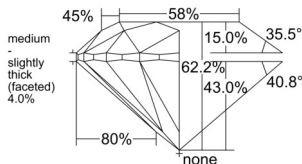

GIA®

FACSIMILE

GIA REPORT 1555467923

Verify this report at GIA.edu

GIA NATURAL DIAMOND DOSSIER®

June 11, 2026
GIA Report Number 1555467923
Shape and Cutting Style ..... Round Brilliant
Measurements ..... 5.36 - 5.39 x 3.34 mm

GRADING RESULTS

Carat Weight ..... 0.60 carat
Color Grade ..... F
Clarity Grade VVS1
Cut Grade ..... Excellent

ADDITIONAL GRADING INFORMATION

Polish ..... Excellent
Symmetry ..... Excellent
Fluorescence ..... None
Clarity Characteristics..... Pinpoint, Internal Graining, Feather, Indented Natural

Inscription(s): GIA 1555467923

PROPORTIONS

GRADING SCALES

GIA COLOR SCALE	GIA CLARITY SCALE	GIA CUT SCALE	
D	FLAWLESS	EXCELLENT	
E	INTERNALLY FLAWLESS		
F		VVS₁	VERY GOOD
G	VVS₂		
H	VS₁	GOOD	
I	VS₂		
J	SI₁	FAIR	
K	SI₂		
L	I₁	POOR	
M			
N			
O	I₂		
P			
Q	I₃		
R			
S			
T			
U			
V			
W			
X			
Y			
Z