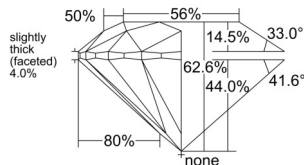

GIA®

FACSIMILE

GIA REPORT 1555470670

Verify this report at GIA.edu

GIA NATURAL DIAMOND DOSSIER®

June 11, 2026
GIA Report Number 1555470670
Shape and Cutting Style ..... Round Brilliant
Measurements ..... 5.66 - 5.70 x 3.56 mm

GRADING RESULTS

Carat Weight ..... 0.70 carat
Color Grade ..... K
Clarity Grade S11
Cut Grade ..... Excellent

ADDITIONAL GRADING INFORMATION

Polish ..... Excellent
Symmetry ..... Excellent
Fluorescence ..... None
Clarity Characteristics ..... Feather, Cloud
Inscription(s): GIA 1555470670

PROPORTIONS

Profile to actual proportions