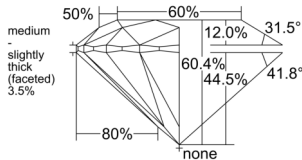

GIA®

FACSIMILE

GIA REPORT 1555473416

Verify this report at GIA.edu

GIA NATURAL DIAMOND DOSSIER®

June 11, 2026
GIA Report Number 1555473416
Shape and Cutting Style ..... Round Brilliant
Measurements ..... 4.34 - 4.36 x 2.63 mm

GRADING RESULTS

Carat Weight ..... 0.30 carat
Color Grade ..... D
Clarity Grade VS2
Cut Grade ..... Excellent

ADDITIONAL GRADING INFORMATION

Polish ..... Excellent
Symmetry ..... Excellent
Fluorescence ..... None
Clarity Characteristics ..... Crystal, Needle
Inscription(s): GIA 1555473416

PROPORTIONS

Profile to actual proportions

GRADING SCALES

GIA COLOR SCALE	GIA CLARITY SCALE	GIA CUT SCALE	
D	FLAWLESS	EXCELLENT	
E	INTERNALLY FLAWLESS		
F		VVS₁	VERY GOOD
G	VVS₂		
H	VS₁	GOOD	
I	VS₂		
J	SI₁	FAIR	
K	SI₂		
L	I₁	POOR	
M			
N			
O	I₂		
P			
Q			
R	I₃		
S			
T			
U			
V			
W			
X			
Y			
Z