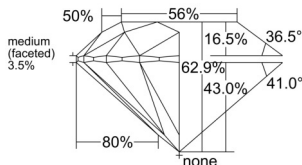

GIA®

FACSIMILE

GIA REPORT 1555475475

Verify this report at GIA.edu

GIA NATURAL DIAMOND DOSSIER®

June 16, 2026
GIA Report Number 1555475475
Shape and Cutting Style ..... Round Brilliant
Measurements ..... 4.69 - 4.71 x 2.96 mm

GRADING RESULTS

Carat Weight ..... 0.40 carat
Color Grade ..... G
Clarity Grade VVS2
Cut Grade ..... Excellent

ADDITIONAL GRADING INFORMATION

Polish ..... Excellent
Symmetry ..... Excellent
Fluorescence ..... Faint
Clarity Characteristics ..... Cloud, Pinpoint, Feather
Inscription(s): GIA 1555475475

PROPORTIONS

Profile to actual proportions

GRADING SCALES

GIA COLOR SCALE	GIA CLARITY SCALE	GIA CUT SCALE	
D	FLAWLESS	EXCELLENT	
E	INTERNALLY FLAWLESS		
F		VVS₁	VERY GOOD
G	VVS₂		
H	VS₁	GOOD	
I	VS₂		
J	SI₁	FAIR	
K	SI₂		
L	I₁	POOR	
M			
N			
O	I₂		
P			
Q			
R	I₃		
S			
T			
U			
V			
W			
X			
Y			
Z