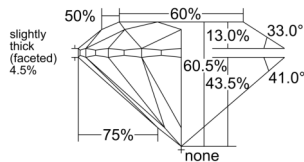

GIA®

FACSIMILE

GIA REPORT 1555475859

Verify this report at GIA.edu

GIA NATURAL DIAMOND DOSSIER®

June 12, 2026
GIA Report Number 1555475859
Shape and Cutting Style ..... Round Brilliant
Measurements ..... 4.95 - 4.99 x 3.01 mm

GRADING RESULTS

Carat Weight ..... 0.46 carat
Color Grade ..... G
Clarity Grade VS2
Cut Grade ..... Excellent

ADDITIONAL GRADING INFORMATION

Polish ..... Excellent
Symmetry ..... Excellent
Fluorescence ..... None
Clarity Characteristics ..... Crystal, Cloud
Inscription(s): GIA 1555475859

PROPORTIONS

Profile to actual proportions