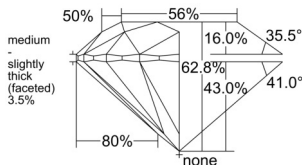

GIA®

FACSIMILE

GIA REPORT 1555480720

Verify this report at GIA.edu

GIA NATURAL DIAMOND DOSSIER®

June 15, 2026
GIA Report Number 1555480720
Shape and Cutting Style ..... Round Brilliant
Measurements ..... 5.05 - 5.08 x 3.18 mm

GRADING RESULTS

Carat Weight ..... 0.50 carat
Color Grade ..... E
Clarity Grade VS2
Cut Grade ..... Excellent

ADDITIONAL GRADING INFORMATION

Polish ..... Excellent
Symmetry ..... Excellent
Fluorescence ..... None
Clarity Characteristics ..... Crystal, Feather
Inscription(s): GIA 1555480720

PROPORTIONS

GRADING SCALES

GIA COLOR SCALE

COLORED	D
	E
	F
	G
	H
	I
	J
NEAR COLORLESS	K
	L
	M
Faint	N
	O
	P
	Q
	R
	S
	T
	U
	V
	W
	X
	Y
Light	Z

GIA CLARITY SCALE

VERY VERY SLIGHTLY INCLUDED	FLAWLESS
	INTERNALLY FLAWLESS
VERY SLIGHTLY INCLUDED	VVS₁
	VVS₂
SLIGHTLY INCLUDED	VS₁
	VS₂
INCLUDED	SI₁
	SI₂
	I₁
	I₂
	I₃

GIA CUT SCALE

EXCELLENT
VERY GOOD
GOOD
FAIR
POOR