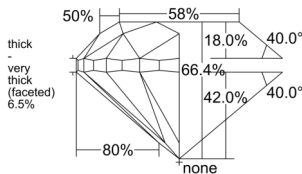

GIA®

FACSIMILE

GIA REPORT 1555481436

Verify this report at GIA.edu

GIA NATURAL DIAMOND DOSSIER®

June 11, 2026
GIA Report Number 1555481436
Shape and Cutting Style ..... Round Brilliant
Measurements ..... 4.79 - 4.85 x 3.20 mm

GRADING RESULTS

Carat Weight ..... 0.50 carat
Color Grade ..... J
Clarity Grade VS1
Cut Grade ..... Good

ADDITIONAL GRADING INFORMATION

Polish ..... Excellent
Symmetry ..... Very Good
Fluorescence ..... None
Clarity Characteristics ..... Cloud, Feather, Pinpoint
Inscription(s): GIA 1555481436

PROPORTIONS

Profile to actual proportions

GRADING SCALES

GIA COLOR SCALE	GIA CLARITY SCALE	GIA CUT SCALE
COLOURLESS D	FLAWLESS	EXCELLENT
E	INTERNALLY FLAWLESS	
F	VVS₁	VERY GOOD
G		
H	VS₁	GOOD
I	VS₂	
J	SI₁	FAIR
K		
L	SI₂	POOR
M	I₁	
N	I₂	
O	I₃	
P		
VERY LIGHT Q		
R		
S		
T		
U		
VERY LIGHT V		
W		
X		
Y		
Z