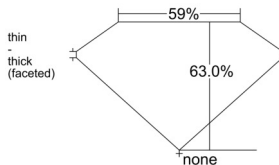

GIA®

FACSIMILE

GIA REPORT 1555481707

Verify this report at GIA.edu

GIA NATURAL DIAMOND DOSSIER®

June 12, 2026
GIA Report Number 1555481707
Shape and Cutting Style ..... Oval Brilliant
Measurements ..... 5.82 x 4.15 x 2.62 mm

GRADING RESULTS

Carat Weight ..... 0.40 carat
Color Grade ..... F
Clarity Grade S11

ADDITIONAL GRADING INFORMATION

Polish ..... Excellent
Symmetry ..... Very Good
Fluorescence ..... None
Clarity Characteristics..... Crystal, Feather, Indented Natural
Inspection(s): GIA 1555481707

PROPORTIONS

Profile not to actual proportions

GRADING SCALES

GIA COLOR SCALE		GIA CLARITY SCALE			
COLORLESS	D	VERY VERY SLIGHTLY INCLUDED	FLAWLESS		
	E		INTERNALLY FLAWLESS		
	F	VERY SLIGHTLY INCLUDED	VVS₁		
	G		VVS₂		
	H		VS₁		
	NEAR COLORLESS	I	SLIGHTLY INCLUDED	VS₂	
		J		S1₁	
		FAINT	K	INCLUDED	S1₂
			L		I₁
			M		I₂
VERT LIGHT	N	INCLUDED	I₃		
	O				
	P				
	Q				
	R				
LIGHT	S				
	T				
	U				
	V				
	W				
X					
Y					
Z