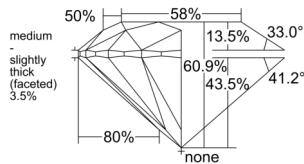

GIA®

FACSIMILE

GIA REPORT

1555486437

Verify this report at GIA.edu

GIA NATURAL DIAMOND DOSSIER®

June 15, 2026
GIA Report Number 1555486437
Shape and Cutting Style ..... Round Brilliant
Measurements ..... 4.32 - 4.34 x 2.64 mm

GRADING RESULTS

Carat Weight ..... 0.30 carat
Color Grade I
Clarity Grade VVS2
Cut Grade ..... Excellent

ADDITIONAL GRADING INFORMATION

Polish ..... Excellent
Symmetry ..... Excellent
Fluorescence ..... None
Clarity Characteristics ..... Pinpoint, Feather, Cloud
Inscription(s): GIA 1555486437

PROPORTIONS

Profile to actual proportions

GRADING SCALES

GIA COLOR SCALE

COLORESS	D
	E
	F
	G
	H
	I
	J
NEAR COLORESS	K
	L
FANIT	M
	N
	O
	P
	R
VERY LIGHT	S
	T
	U
	V
	W
	X
	Y
LIGHT	Z

GIA CLARITY SCALE

VERY VERY SLIGHTLY INCLUDED	FLAWLESS
	INTERNALLY FLAWLESS
VERY SLIGHTLY INCLUDED	VVS₁
	VVS₂
SLIGHTLY INCLUDED	VS₁
	VS₂
INCLUDED	SI₁
	SI₂
	I₁
	I₂
	I₃

GIA CUT SCALE

EXCELLENT
VERY GOOD
GOOD
FAIR
POOR