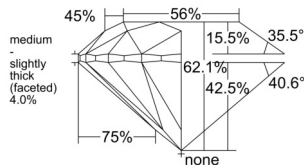

GIA®

FACSIMILE

GIA REPORT

1555488848

Verify this report at GIA.edu

GIA NATURAL DIAMOND DOSSIER®

June 15, 2026
GIA Report Number 1555488848
Shape and Cutting Style ..... Round Brilliant
Measurements ..... 4.69 - 4.70 x 2.92 mm

GRADING RESULTS

Carat Weight ..... 0.40 carat
Color Grade ..... G
Clarity Grade S11
Cut Grade ..... Excellent

ADDITIONAL GRADING INFORMATION

Polish ..... Excellent
Symmetry ..... Excellent
Fluorescence ..... None
Clarity Characteristics ..... Cloud
Inscription(s): GIA 1555488848

PROPORTIONS

Profile to actual proportions

GRADING SCALES

GIA COLOR SCALE

COLORLESS	D
	E
	F
	G
	H
	I
	J
NEAR COLORLESS	K
	L
Faint	M
	N
	O
	P
Very Light	R
	S
	T
	U
	V
Light	W
	X
	Y
	Z

GIA CLARITY SCALE

FLAWLESS	INTERNAL FLAWLESS	EXCELLENT	
VERY VERY SLIGHTLY INCLUDED	VVS₁	VERY GOOD	
	VVS₂		
VERY SLIGHTLY INCLUDED	VS₁	GOOD	
	VS₂		
SLIGHTLY INCLUDED	SI₁	FAIR	
	SI₂		
INCLUDED	I₁	POOR	
	I₂		
	I₃