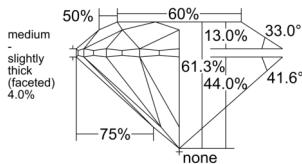

GIA®

FACSIMILE

GIA REPORT 1555493597

Verify this report at GIA.edu

GIA NATURAL DIAMOND DOSSIER®

June 16, 2026
GIA Report Number 1555493597
Shape and Cutting Style ..... Round Brilliant
Measurements ..... 4.40 - 4.43 x 2.70 mm

GRADING RESULTS

Carat Weight ..... 0.32 carat
Color Grade ..... D
Clarity Grade VS1
Cut Grade ..... Excellent

ADDITIONAL GRADING INFORMATION

Polish ..... Excellent
Symmetry ..... Excellent
Fluorescence ..... None
Clarity Characteristics ..... Feather, Needle, Pinpoint
Inscription(s): GIA 1555493597

PROPORTIONS

Profile to actual proportions