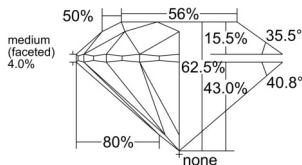

GIA®

FACSIMILE

GIA REPORT 1555499051

Verify this report at GIA.edu

GIA NATURAL DIAMOND DOSSIER®

June 17, 2026
GIA Report Number 1555499051
Shape and Cutting Style ..... Round Brilliant
Measurements ..... 4.96 - 4.99 x 3.11 mm

GRADING RESULTS

Carat Weight ..... 0.47 carat
Color Grade ..... H
Clarity Grade VS2
Cut Grade ..... Excellent

ADDITIONAL GRADING INFORMATION

Polish ..... Excellent
Symmetry ..... Excellent
Fluorescence ..... Faint
Clarity Characteristics ..... Cloud
Inscription(s): GIA 1555499051

PROPORTIONS

Profile to actual proportions

GRADING SCALES

GIA COLOR SCALE	GIA CLARITY SCALE	GIA CUT SCALE	
D	FLAWLESS	EXCELLENT	
E	INTERNALLY FLAWLESS		
F		VVS₁	VERY GOOD
G	VVS₂		
H	VS₁	GOOD	
I	VS₂		
J	SI₁	FAIR	
K	SI₂		
L	I₁	POOR	
M			
N			
O	I₂		
P			
Q	I₃		
R			
S			
T			
U			
V			
W			
X			
Y			
Z