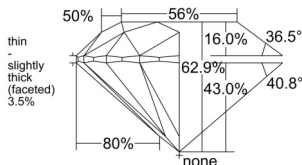

GIA®

FACSIMILE

GIA REPORT 1555501141

Verify this report at GIA.edu

GIA NATURAL DIAMOND DOSSIER®

June 16, 2026
GIA Report Number 1555501141
Shape and Cutting Style ..... Round Brilliant
Measurements ..... 4.67 - 4.70 x 2.95 mm

GRADING RESULTS

Carat Weight ..... 0.40 carat
Color Grade ..... H
Clarity Grade VS2
Cut Grade ..... Excellent

ADDITIONAL GRADING INFORMATION

Polish ..... Excellent
Symmetry ..... Excellent
Fluorescence ..... None
Clarity Characteristics..... Crystal, Feather, Cavity
Inscription(s): GIA 1555501141

PROPORTIONS

GRADING SCALES

GIA COLOR SCALE	GIA CLARITY SCALE	GIA CUT SCALE	
D	FLAWLESS	EXCELLENT	
E	INTERNALLY FLAWLESS		
F		VVS₁	VERY GOOD
G	VVS₂		
H	VS₁	GOOD	
I	VS₂		
J	SI₁	FAIR	
K	SI₂		
L	I₁	POOR	
M	I₂		
N	I₃		
O			
P			
Q			
R			
S			
T			
U			
V			
W			
X			
Y			
Z