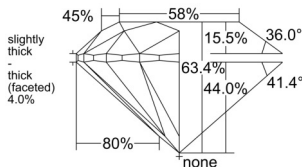

GIA®

FACSIMILE

GIA REPORT 1555502731

Verify this report at GIA.edu

GIA NATURAL DIAMOND DOSSIER®

June 17, 2026
GIA Report Number 1555502731
Shape and Cutting Style ..... Round Brilliant
Measurements ..... 4.65 - 4.68 x 2.95 mm

GRADING RESULTS

Carat Weight ..... 0.40 carat
Color Grade ..... E
Clarity Grade S11
Cut Grade ..... Very Good

ADDITIONAL GRADING INFORMATION

Polish ..... Excellent
Symmetry ..... Excellent
Fluorescence ..... None
Clarity Characteristics ..... Cloud
Inscription(s): GIA 1555502731

PROPORTIONS

Profile to actual proportions

GRADING SCALES

GIA COLOR SCALE	GIA CLARITY SCALE	GIA CUT SCALE	
D	FLAWLESS	EXCELLENT	
E	INTERNALLY FLAWLESS		
F		VVS₁	VERY GOOD
G	VVS₂		
H	VS₁	GOOD	
I	VS₂		
J	S1₁	FAIR	
K	S1₂		
L	I₁	POOR	
M	I₂		
N	I₃		
O			
P			
Q			
R			
S			
T			
U			
V			
W			
X			
Y			
Z