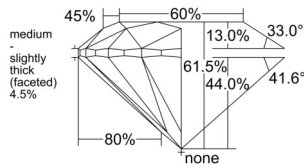

GIA®

FACSIMILE

GIA REPORT

155523654

Verify this report at GIA.edu

GIA NATURAL DIAMOND DOSSIER®

June 18, 2026
GIA Report Number 155523654
Shape and Cutting Style ..... Round Brilliant
Measurements ..... 4.72 - 4.75 x 2.91 mm

GRADING RESULTS

Carat Weight ..... 0.40 carat
Color Grade ..... E
Clarity Grade VS2
Cut Grade ..... Excellent

ADDITIONAL GRADING INFORMATION

Polish ..... Excellent
Symmetry ..... Excellent
Fluorescence ..... None
Clarity Characteristics ..... Cloud, Crystal, Feather
Inscription(s): GIA 155523654

PROPORTIONS

Profile to actual proportions

GRADING SCALES

GIA COLOR SCALE

COLORED	D
	E
	F
	G
	H
	I
	J
NEAR COLORLESS	K
	L
FAIN	M
	N
	O
	P
	R
	S
	T
	U
	V
	W
	X
	Y
LIGHT	Z

GIA CLARITY SCALE

FLAWLESS	VERY VERY SLIGHTLY INCLUDED	VS₁	VS₂	SI₁	SI₂	I₁	I₂	I₃	
									FLAWLESS
INTERNALLY FLAWLESS	VERY SLIGHTLY INCLUDED	VS₁	VS₂	SI₁	SI₂	I₁	I₂	I₃	
	SLIGHTLY INCLUDED								
	INCLUDED								

GIA CUT SCALE

EXCELLENT
VERY GOOD
GOOD
FAIR
POOR