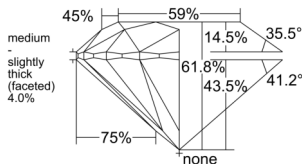

GIA®

FACSIMILE

GIA REPORT 155528948

Verify this report at GIA.edu

GIA NATURAL DIAMOND DOSSIER®

June 19, 2026
GIA Report Number 155528948
Shape and Cutting Style ..... Round Brilliant
Measurements ..... 3.77 - 3.80 x 2.34 mm

GRADING RESULTS

Carat Weight ..... 0.20 carat
Color Grade ..... E
Clarity Grade VS1
Cut Grade ..... Excellent

ADDITIONAL GRADING INFORMATION

Polish ..... Excellent
Symmetry ..... Excellent
Fluorescence ..... None
Clarity Characteristics..... Crystal, Feather, Needle, Pinpoint
Inscription(s): GIA 155528948

PROPORTIONS

Profile to actual proportions