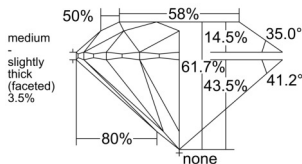

GIA®

FACSIMILE

GIA REPORT 1555529594

Verify this report at GIA.edu

GIA NATURAL DIAMOND DOSSIER®

June 19, 2026
GIA Report Number 1555529594
Shape and Cutting Style ..... Round Brilliant
Measurements ..... 3.96 - 3.98 x 2.45 mm

GRADING RESULTS

Carat Weight ..... 0.23 carat
Color Grade ..... E
Clarity Grade VS1
Cut Grade ..... Excellent

ADDITIONAL GRADING INFORMATION

Polish ..... Excellent
Symmetry ..... Excellent
Fluorescence ..... Faint
Clarity Characteristics ..... Feather, Pinpoint, Cloud
Inscription(s): GIA 1555529594

PROPORTIONS

GRADING SCALES

GIA COLOR SCALE	GIA CLARITY SCALE	GIA CUT SCALE	
D	FLAWLESS	EXCELLENT	
E	INTERNALLY FLAWLESS		
F		VVS₁	VERY GOOD
G	VVS₂		
H	VS₁	GOOD	
I	VS₂		
J	SI₁	FAIR	
K	SI₂		
L	I₁	POOR	
M	I₂		
N	I₃		
O			
P			
Q			
R			
S			
T			
U			
V			
W			
X			
Y			
Z