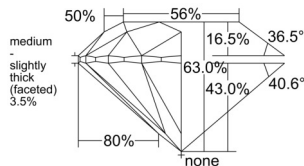

GIA®

FACSIMILE

GIA REPORT 155536911

Verify this report at GIA.edu

GIA NATURAL DIAMOND DOSSIER®

June 19, 2026
GIA Report Number 155536911
Shape and Cutting Style ..... Round Brilliant
Measurements ..... 5.87 - 5.91 x 3.71 mm

GRADING RESULTS

Carat Weight ..... 0.80 carat
Color Grade ..... F
Clarity Grade VS2
Cut Grade ..... Excellent

ADDITIONAL GRADING INFORMATION

Polish ..... Excellent
Symmetry ..... Very Good
Fluorescence ..... Strong Blue
Clarity Characteristics ..... Crystal, Feather
Inscription(s): GIA 155536911

PROPORTIONS

GRADING SCALES

GIA COLOR SCALE

COLORED	D
	E
	F
	G
	H
	I
	J
NEAR COLORLESS	K
	L
Faint	M
	N
	O
	P
Very Light	Q
	R
	S
	T
	U
	V
Light	W
	X
	Y
	Z

GIA CLARITY SCALE

FLAWLESS	INTERNAL FLAWLESS	
		FLAWLESS
VERY VERY SLIGHTLY INCLUDED	VVS₁	
	VVS₂	
VERY SLIGHTLY INCLUDED	VS₁	
	VS₂	
SLIGHTLY INCLUDED	SI₁	
	SI₂	
INCLUDED	I₁	
	I₂	
	I₃	

GIA CUT SCALE

EXCELLENT
VERY GOOD
GOOD
FAIR
POOR