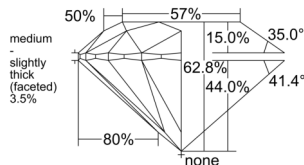

GIA®

FACSIMILE

GIA REPORT

155539944

Verify this report at GIA.edu

GIA NATURAL DIAMOND DOSSIER®

June 20, 2026
GIA Report Number 155539944
Shape and Cutting Style ..... Round Brilliant
Measurements ..... 4.68 - 4.71 x 2.95 mm

GRADING RESULTS

Carat Weight ..... 0.40 carat
Color Grade ..... E
Clarity Grade VS2
Cut Grade ..... Excellent

ADDITIONAL GRADING INFORMATION

Polish ..... Excellent
Symmetry ..... Excellent
Fluorescence ..... None
Clarity Characteristics..... Cloud, Crystal, Feather
Inscription(s): GIA 155539944

PROPORTIONS

GRADING SCALES

GIA COLOR SCALE

COLORLESS	D
	E
	F
	G
	H
	I
	J
NEAR COLORLESS	K
	L
FAIN	M
	N
	O
	P
VERY LIGHT	Q
	R
	S
	T
	U
	V
	W
	X
	Y
LIGHT	Z

GIA CLARITY SCALE

FLAWLESS	INTERNAL FLAWLESS	VERY VERY SLIGHTLY INCLUDED	VERY SLIGHTLY INCLUDED	SLIGHTLY INCLUDED	INCLUDED	
			VVS₁			
			VVS₂			
			VS₁			
			VS₂			
			SI₁			
			SI₂			
			I₁			
			I₂			
			I₃			

GIA CUT SCALE

EXCELLENT
VERY GOOD
GOOD
FAIR
POOR