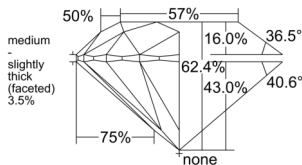

GIA®

FACSIMILE

GIA REPORT 1555544104

Verify this report at GIA.edu

GIA NATURAL DIAMOND DOSSIER®

June 20, 2026
GIA Report Number 1555544104
Shape and Cutting Style ..... Round Brilliant
Measurements ..... 5.36 - 5.39 x 3.35 mm

GRADING RESULTS

Carat Weight ..... 0.60 carat
Color Grade ..... G
Clarity Grade VS2
Cut Grade ..... Excellent

ADDITIONAL GRADING INFORMATION

Polish ..... Excellent
Symmetry ..... Excellent
Fluorescence ..... None
Clarity Characteristics ..... Feather
Inscription(s): GIA 1555544104

PROPORTIONS

GRADING SCALES

GIA COLOR SCALE	GIA CLARITY SCALE	GIA CUT SCALE	
D	FLAWLESS	EXCELLENT	
E	INTERNALLY FLAWLESS		
F		VVS₁	VERY GOOD
G	VVS₂		
H	VS₁	GOOD	
I	VS₂		
J	SI₁	FAIR	
K	SI₂		
L	I₁	POOR	
M	I₂		
N	I₃		
O			
P			
Q			
R			
S			
T			
U			
V			
W			
X			
Y			
Z